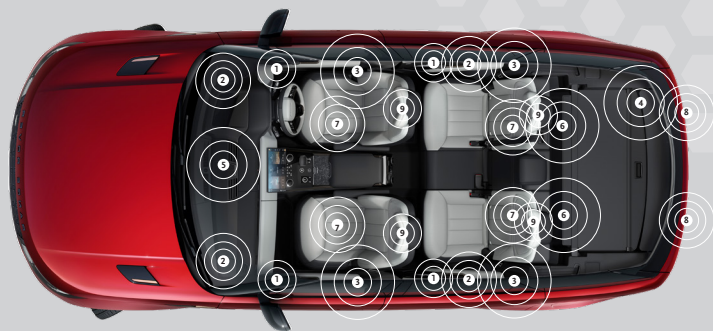

Information correct at time of publication.

SYSTEM FEATURES AT A GLANCE

RANGE ROVER, 29/33* SPEAKERS POWERED BY A 1430 WATT AMPLIFIER

- | | |
|--|---|
| <p>1 TWEETER
High audible frequencies, covering the upper limit of human hearing.</p> | <p>2 MIDRANGE
Middle audio frequencies, covering human speech and most musical instruments.</p> |
| <p>3 WOOFER
Low frequencies for punchy, tight bass and drums.</p> | <p>4 SUBWOOFER
Optimal bass response in all listening locations.</p> |
| <p>5 CENTRE CHANNEL (Tweeter and midrange combination)
Large and stable soundstage in all locations.</p> | <p>6 SURROUNDS
Life-like sense of immersion.</p> |
| <p>7 HEIGHTS
Natural immersion with three-dimensional spaciousness.</p> | <p>8 TAILGATE (Tweeter and midrange combination)
Tailgate Event Suite provides Meridian experience from outside the vehicle.</p> |
| <p>9 HEADREST
Two speakers create localised surround content and provides even greater levels of immersion.</p> | |