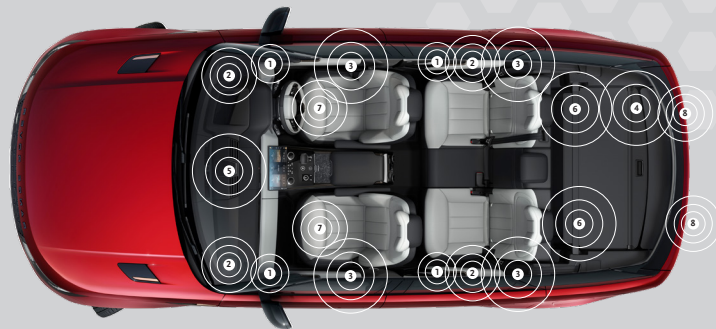

TRIFIELD
Immersive multichannel audio from two channel stereo content

SYSTEM FEATURES AT A GLANCE

RANGE ROVER, 15 SPEAKERS POWERED BY A 400 WATT AMPLIFIER

- 1** TWEETER
High audible frequencies, covering the upper limit of human hearing.
- 2** MIDRANGE
Middle audio frequencies, covering human speech and most musical instruments.
- 3** WOOFER
Low frequencies for punchy, tight bass and drums.
- 4** SUBWOOFER
Optimal bass response in all listening locations.
- 5** CENTRE CHANNEL (Tweeter and midrange combination)
Large and stable soundstage in all locations.

Information correct at time of publication.

SYSTEM FEATURES AT A GLANCE

RANGE ROVER, 19/23* SPEAKERS POWERED BY A 800 WATT AMPLIFIER

- 1** TWEETER
High audible frequencies, covering the upper limit of human hearing.
- 2** MIDRANGE
Middle audio frequencies, covering human speech and most musical instruments.
- 3** WOOFER
Low frequencies for punchy, tight bass and drums.
- 4** SUBWOOFER
Optimal bass response in all listening locations.
- 5** CENTRE CHANNEL (Tweeter and midrange combination)
Large and stable soundstage in all locations.
- 6** SURROUNDS
Life-like sense of immersion.
- 7** HEIGHTS
Natural immersion with three-dimensional spaciousness.
- 8** TAILGATE (Tweeter and midrange combination)
Tailgate Event Suite provides Meridian experience from outside the vehicle.