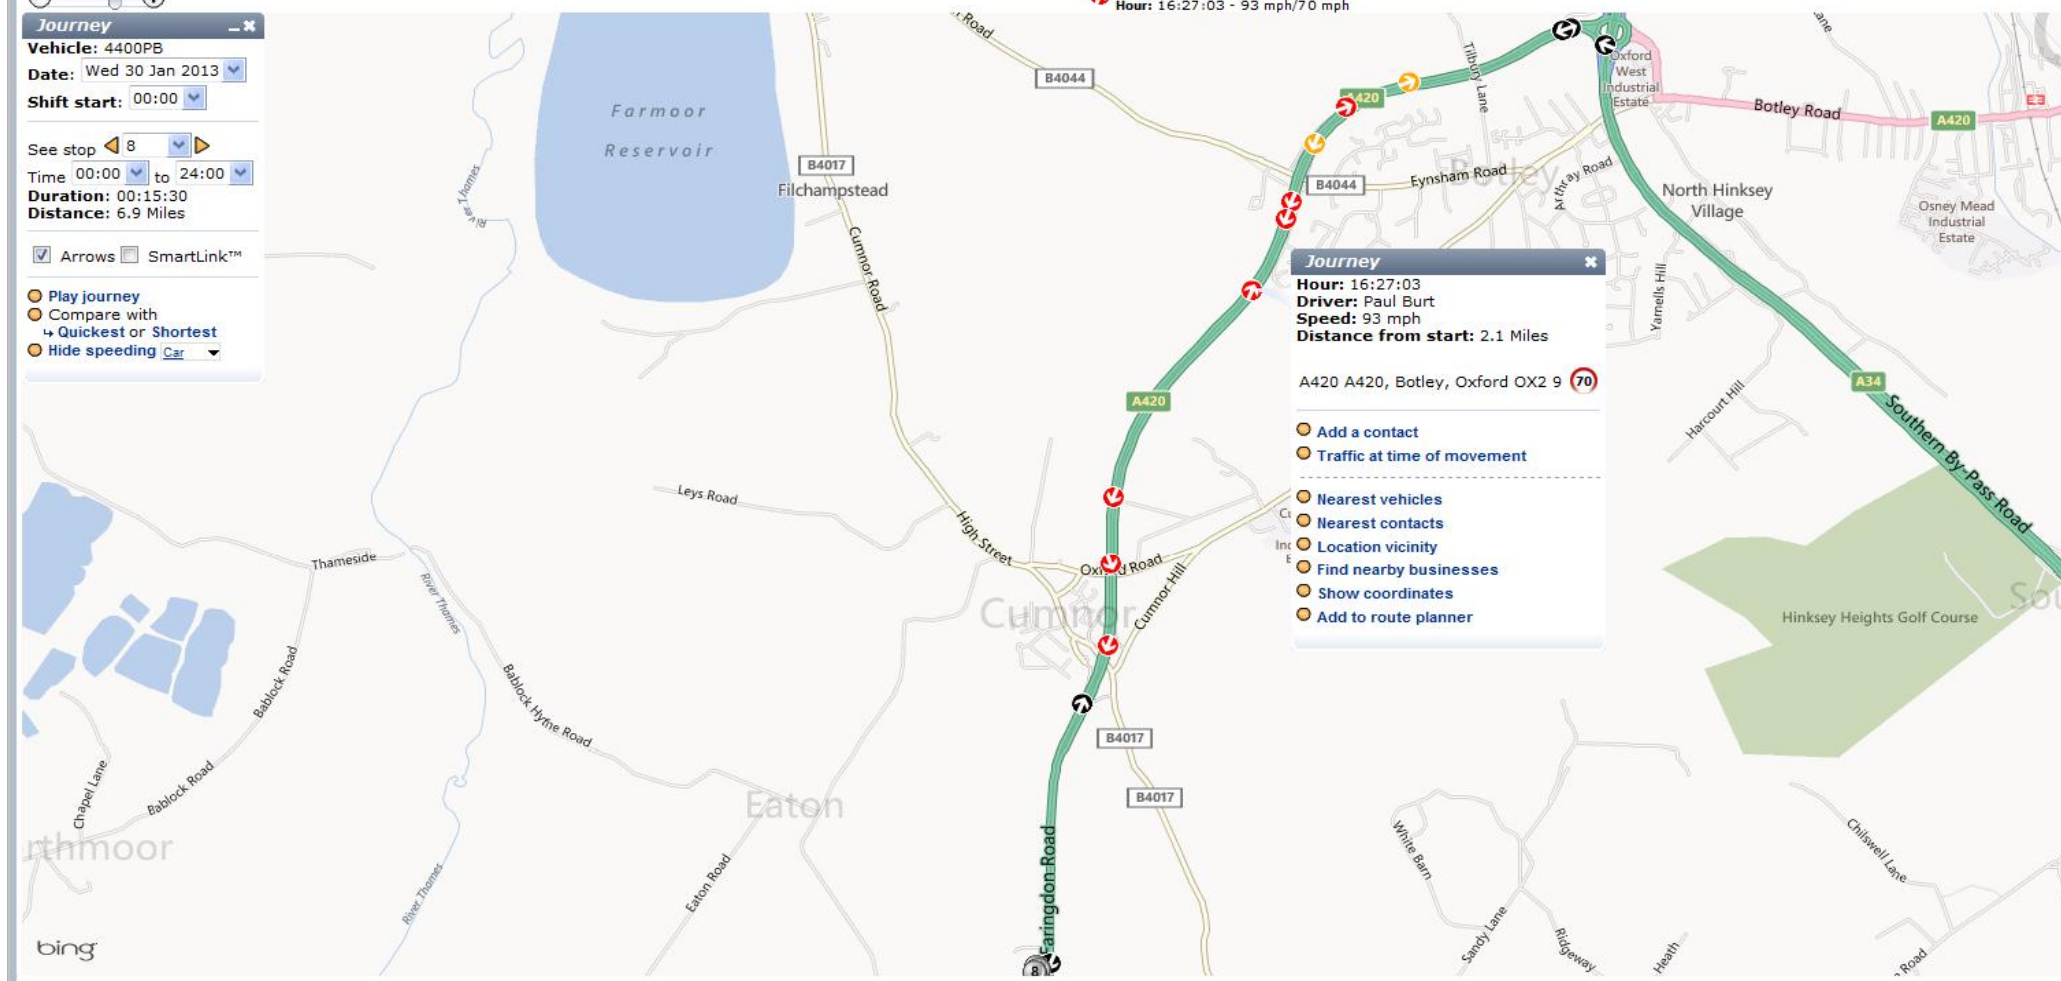

Masternaut Tracking Map

Journey
Vehicle: 4400PB
Date: Wed 30 Jan 2013
Shift start: 00:00
 See stop 8
 Time 00:00 to 24:00
Duration: 00:15:30
Distance: 6.9 Miles
 Arrows SmartLink™
 Play journey
 Compare with
 Quickest or Shortest
 Hide speeding

Driver: Paul Burt
 Hour: 16:27:03 - 93 mph/70 mph

Journey
Hour: 16:27:03
Driver: Paul Burt
Speed: 93 mph
Distance from start: 2.1 Miles
 A420 A420, Botley, Oxford OX2 9 70
 Add a contact
 Traffic at time of movement

 Nearest vehicles
 Nearest contacts
 Location vicinity
 Find nearby businesses
 Show coordinates
 Add to route planner

Journey summary

Print | Export

#	Driver	Start	Stop	Duration	Dist.	Address	Minute by minute
1	Paul Burt	07:05:24	07:25:00	00:19:36	7.3 Miles	Paul Burt Home	View
2	Paul Burt	07:28:02	07:58:18	00:30:16	12 Miles	A420, Cumnor, Oxford	View
3	Paul Burt	15:35:51	15:37:19	00:01:28	0 Miles	A420, Cumnor, Oxford	View
4	Paul Burt	15:37:22	15:44:38	00:07:16	0 Miles	A420, Cumnor, Oxford	View
5	Paul Burt	15:44:47	16:03:27	00:18:40	0 Miles	A420, Cumnor, Oxford	View
6	Paul Burt	16:03:44	16:05:34	00:01:50	0 Miles	A420, Cumnor, Oxford	View
7	Paul Burt	16:05:41	16:06:03	00:00:22	0 Miles	A420, Cumnor, Oxford	View